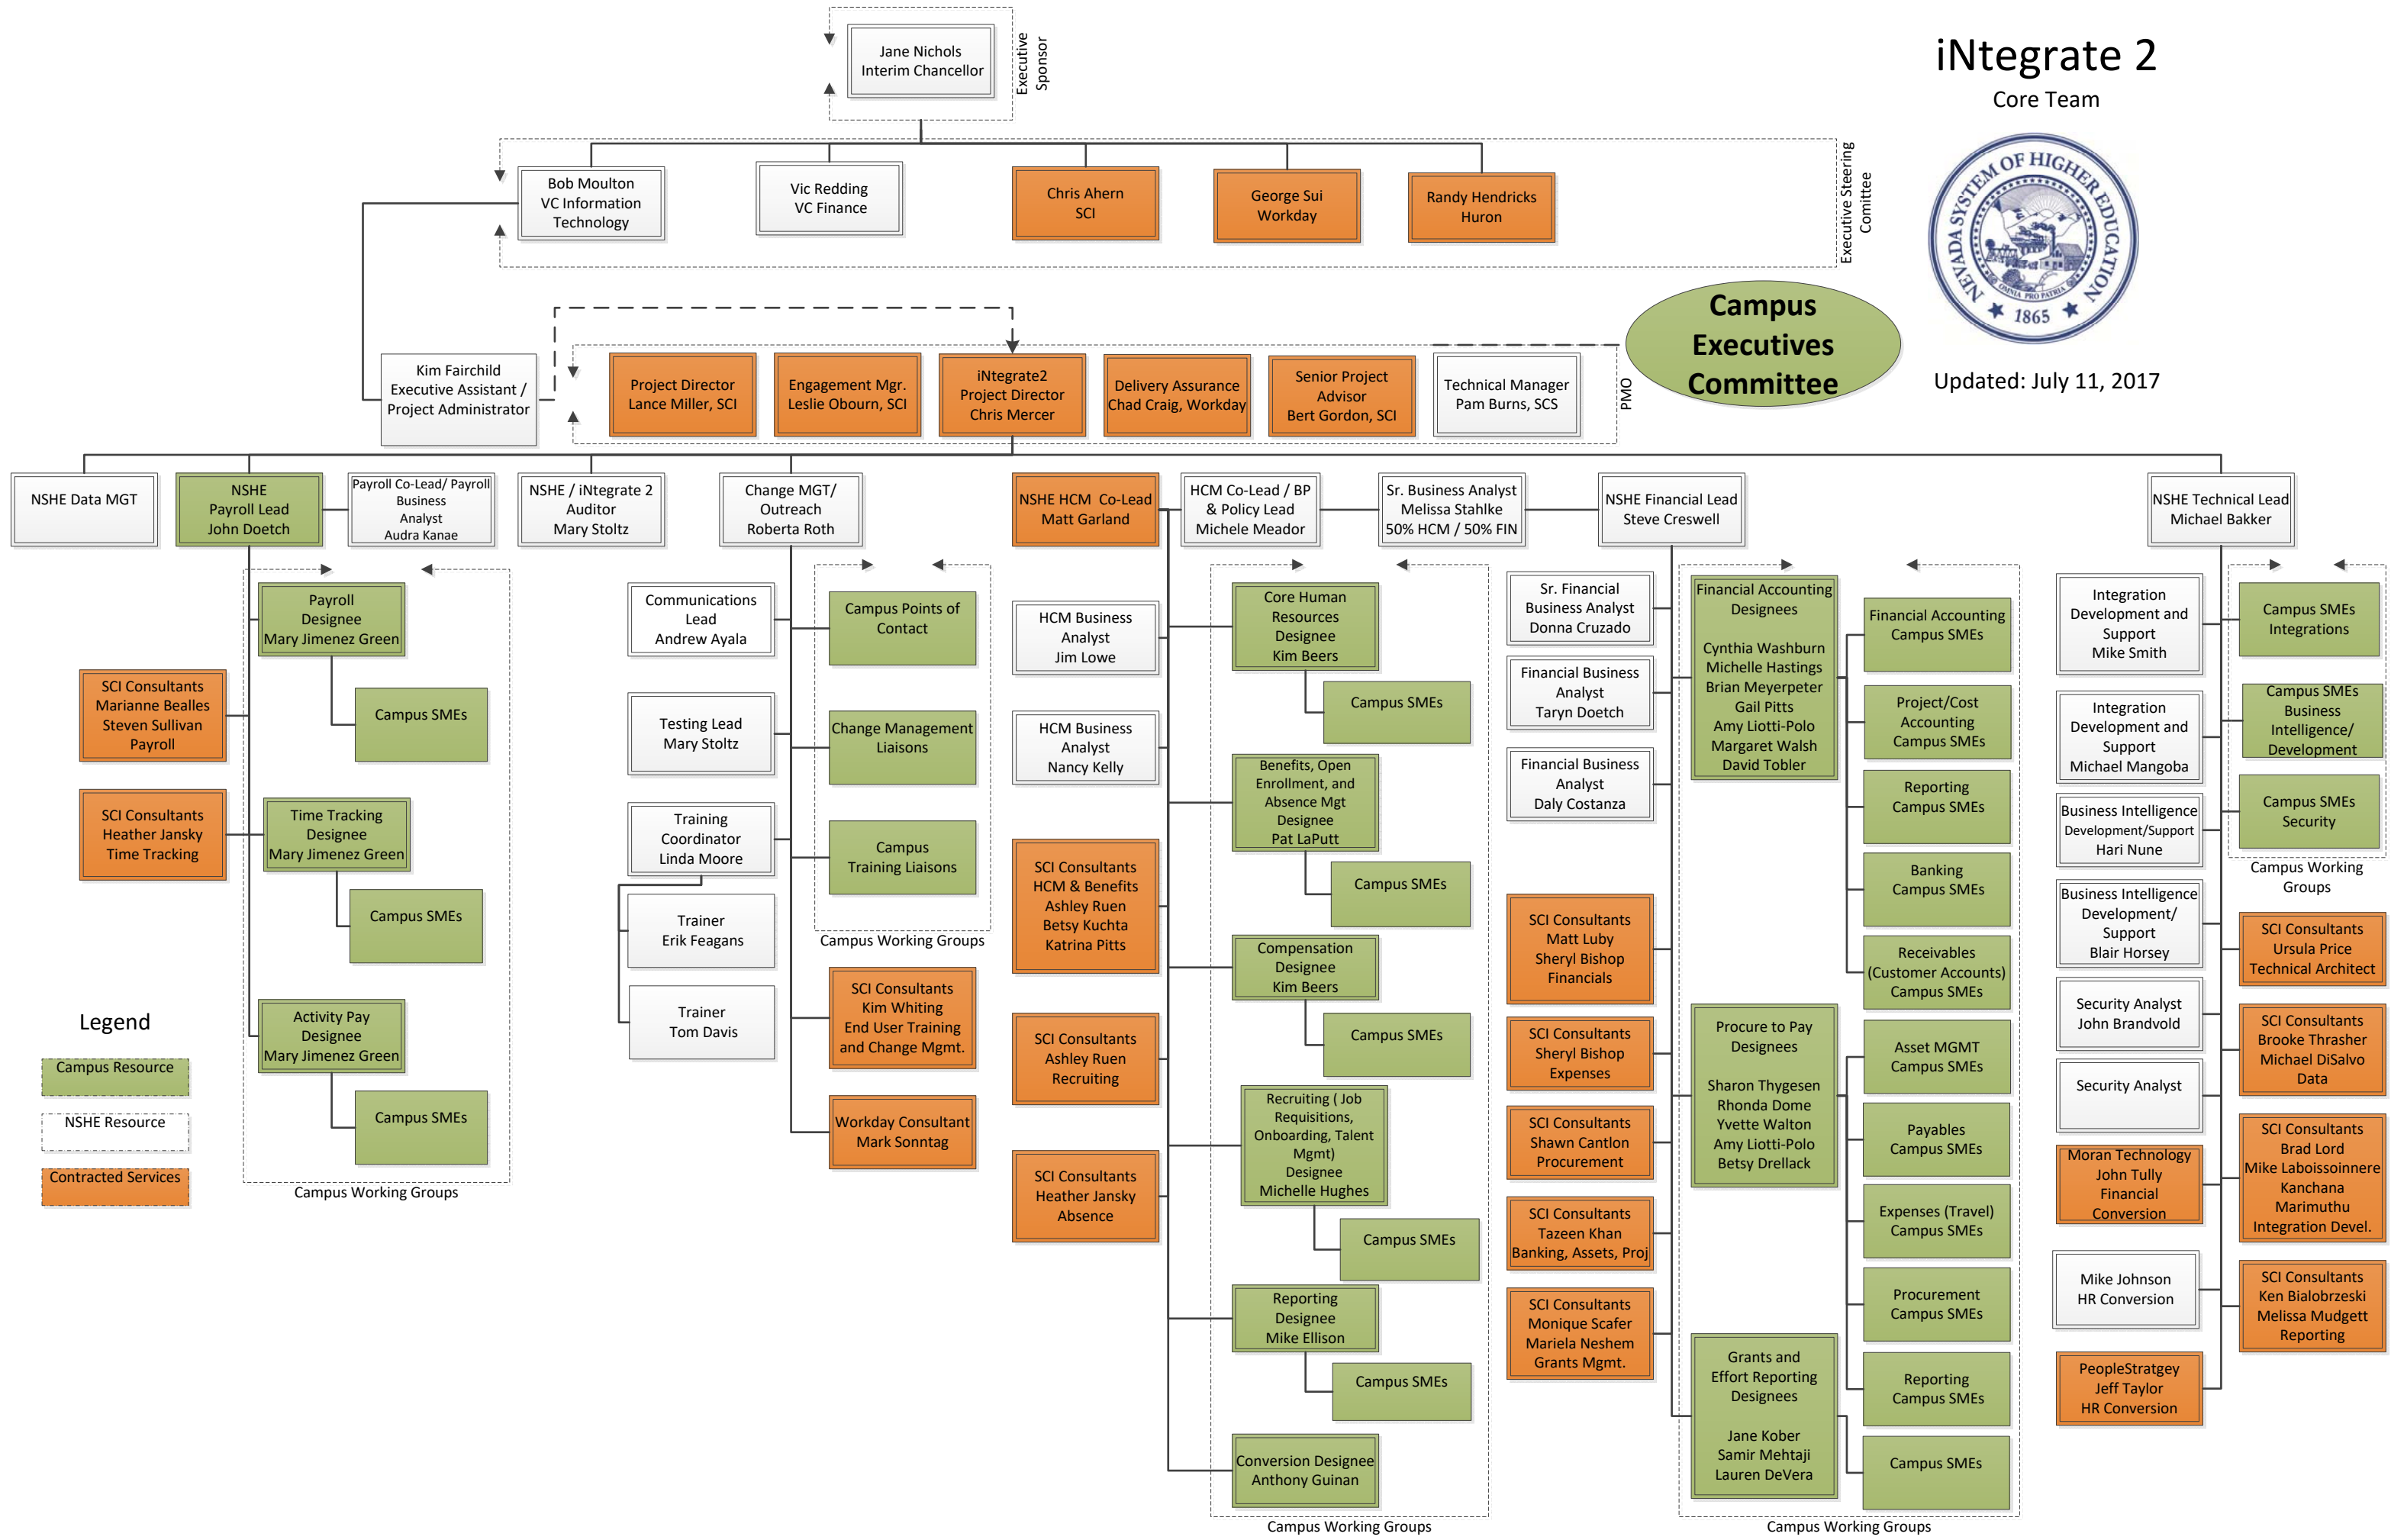

iNtegrate 2

Core Team

Updated: July 11, 2017

Legend

- Campus Resource
- NSHE Resource
- Contracted Services

iNtegrate 2

Core Team

Updated
July 11, 2017

iNtegrate 2

Core Team

Updated: July 11, 2017

iNtegrate 2

Core Team

Updated: July 11, 2017

iNtegrate 2

Core Team

Updated
July 11, 2017