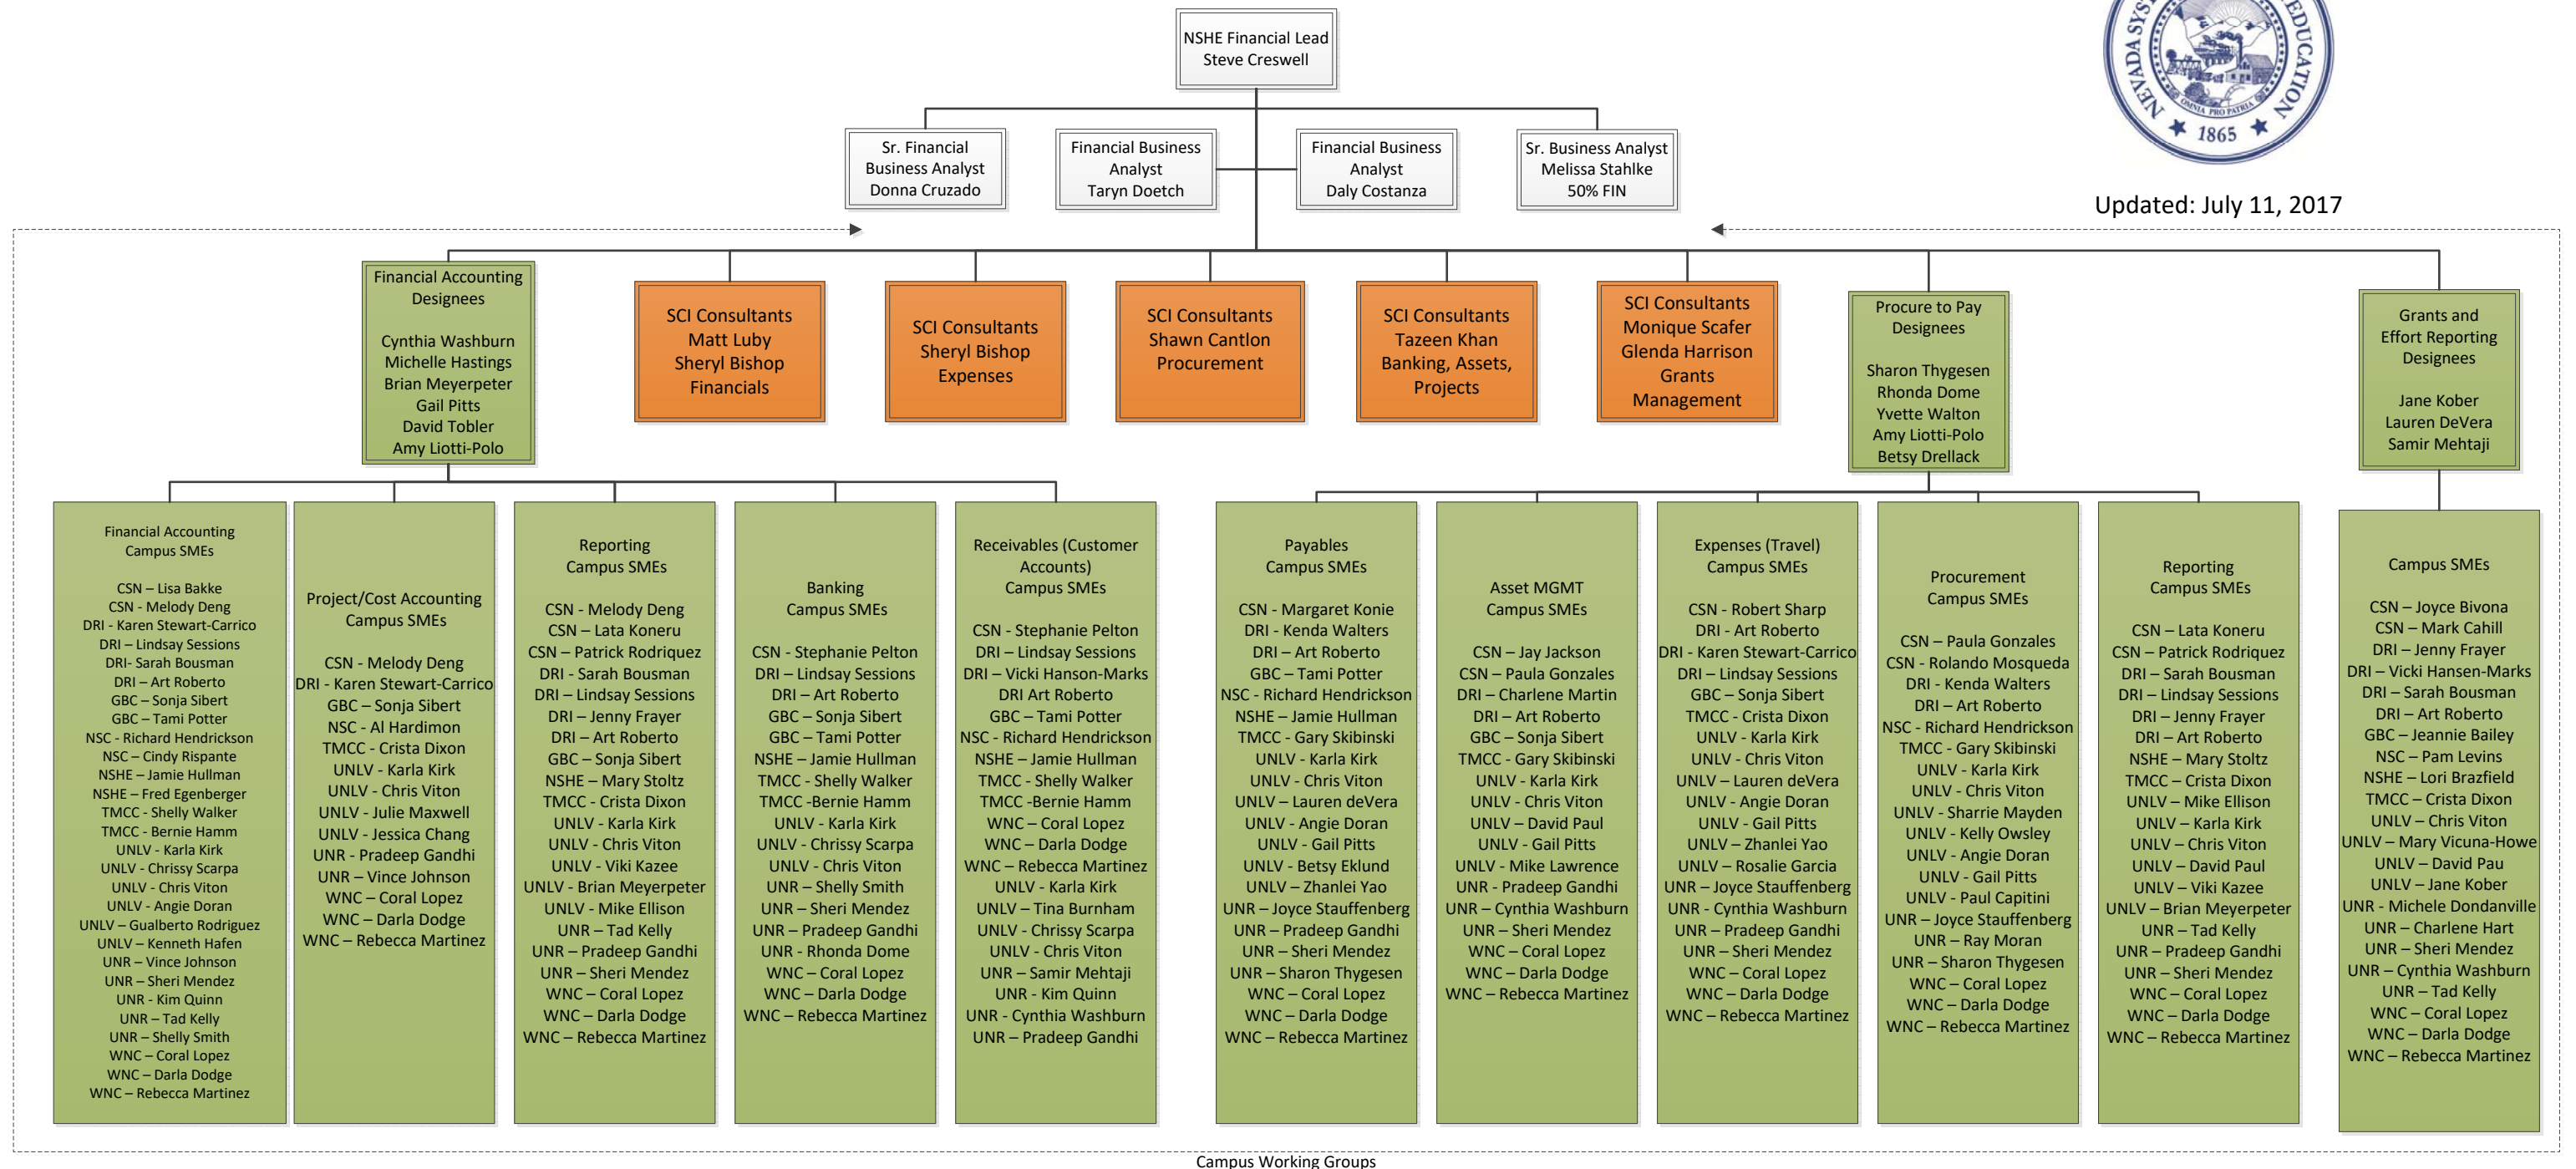

iNtegrate 2

Core Team

Updated: July 11, 2017

Legend

- Campus Resource
- NSHE Resource
- Contracted Services

iNtegrate 2

Core Team

Updated
July 11, 2017

iNtegrate 2

Core Team

Updated: July 11, 2017

iNtegrate 2

Core Team

Updated: July 11, 2017

iNtegrate 2

Core Team