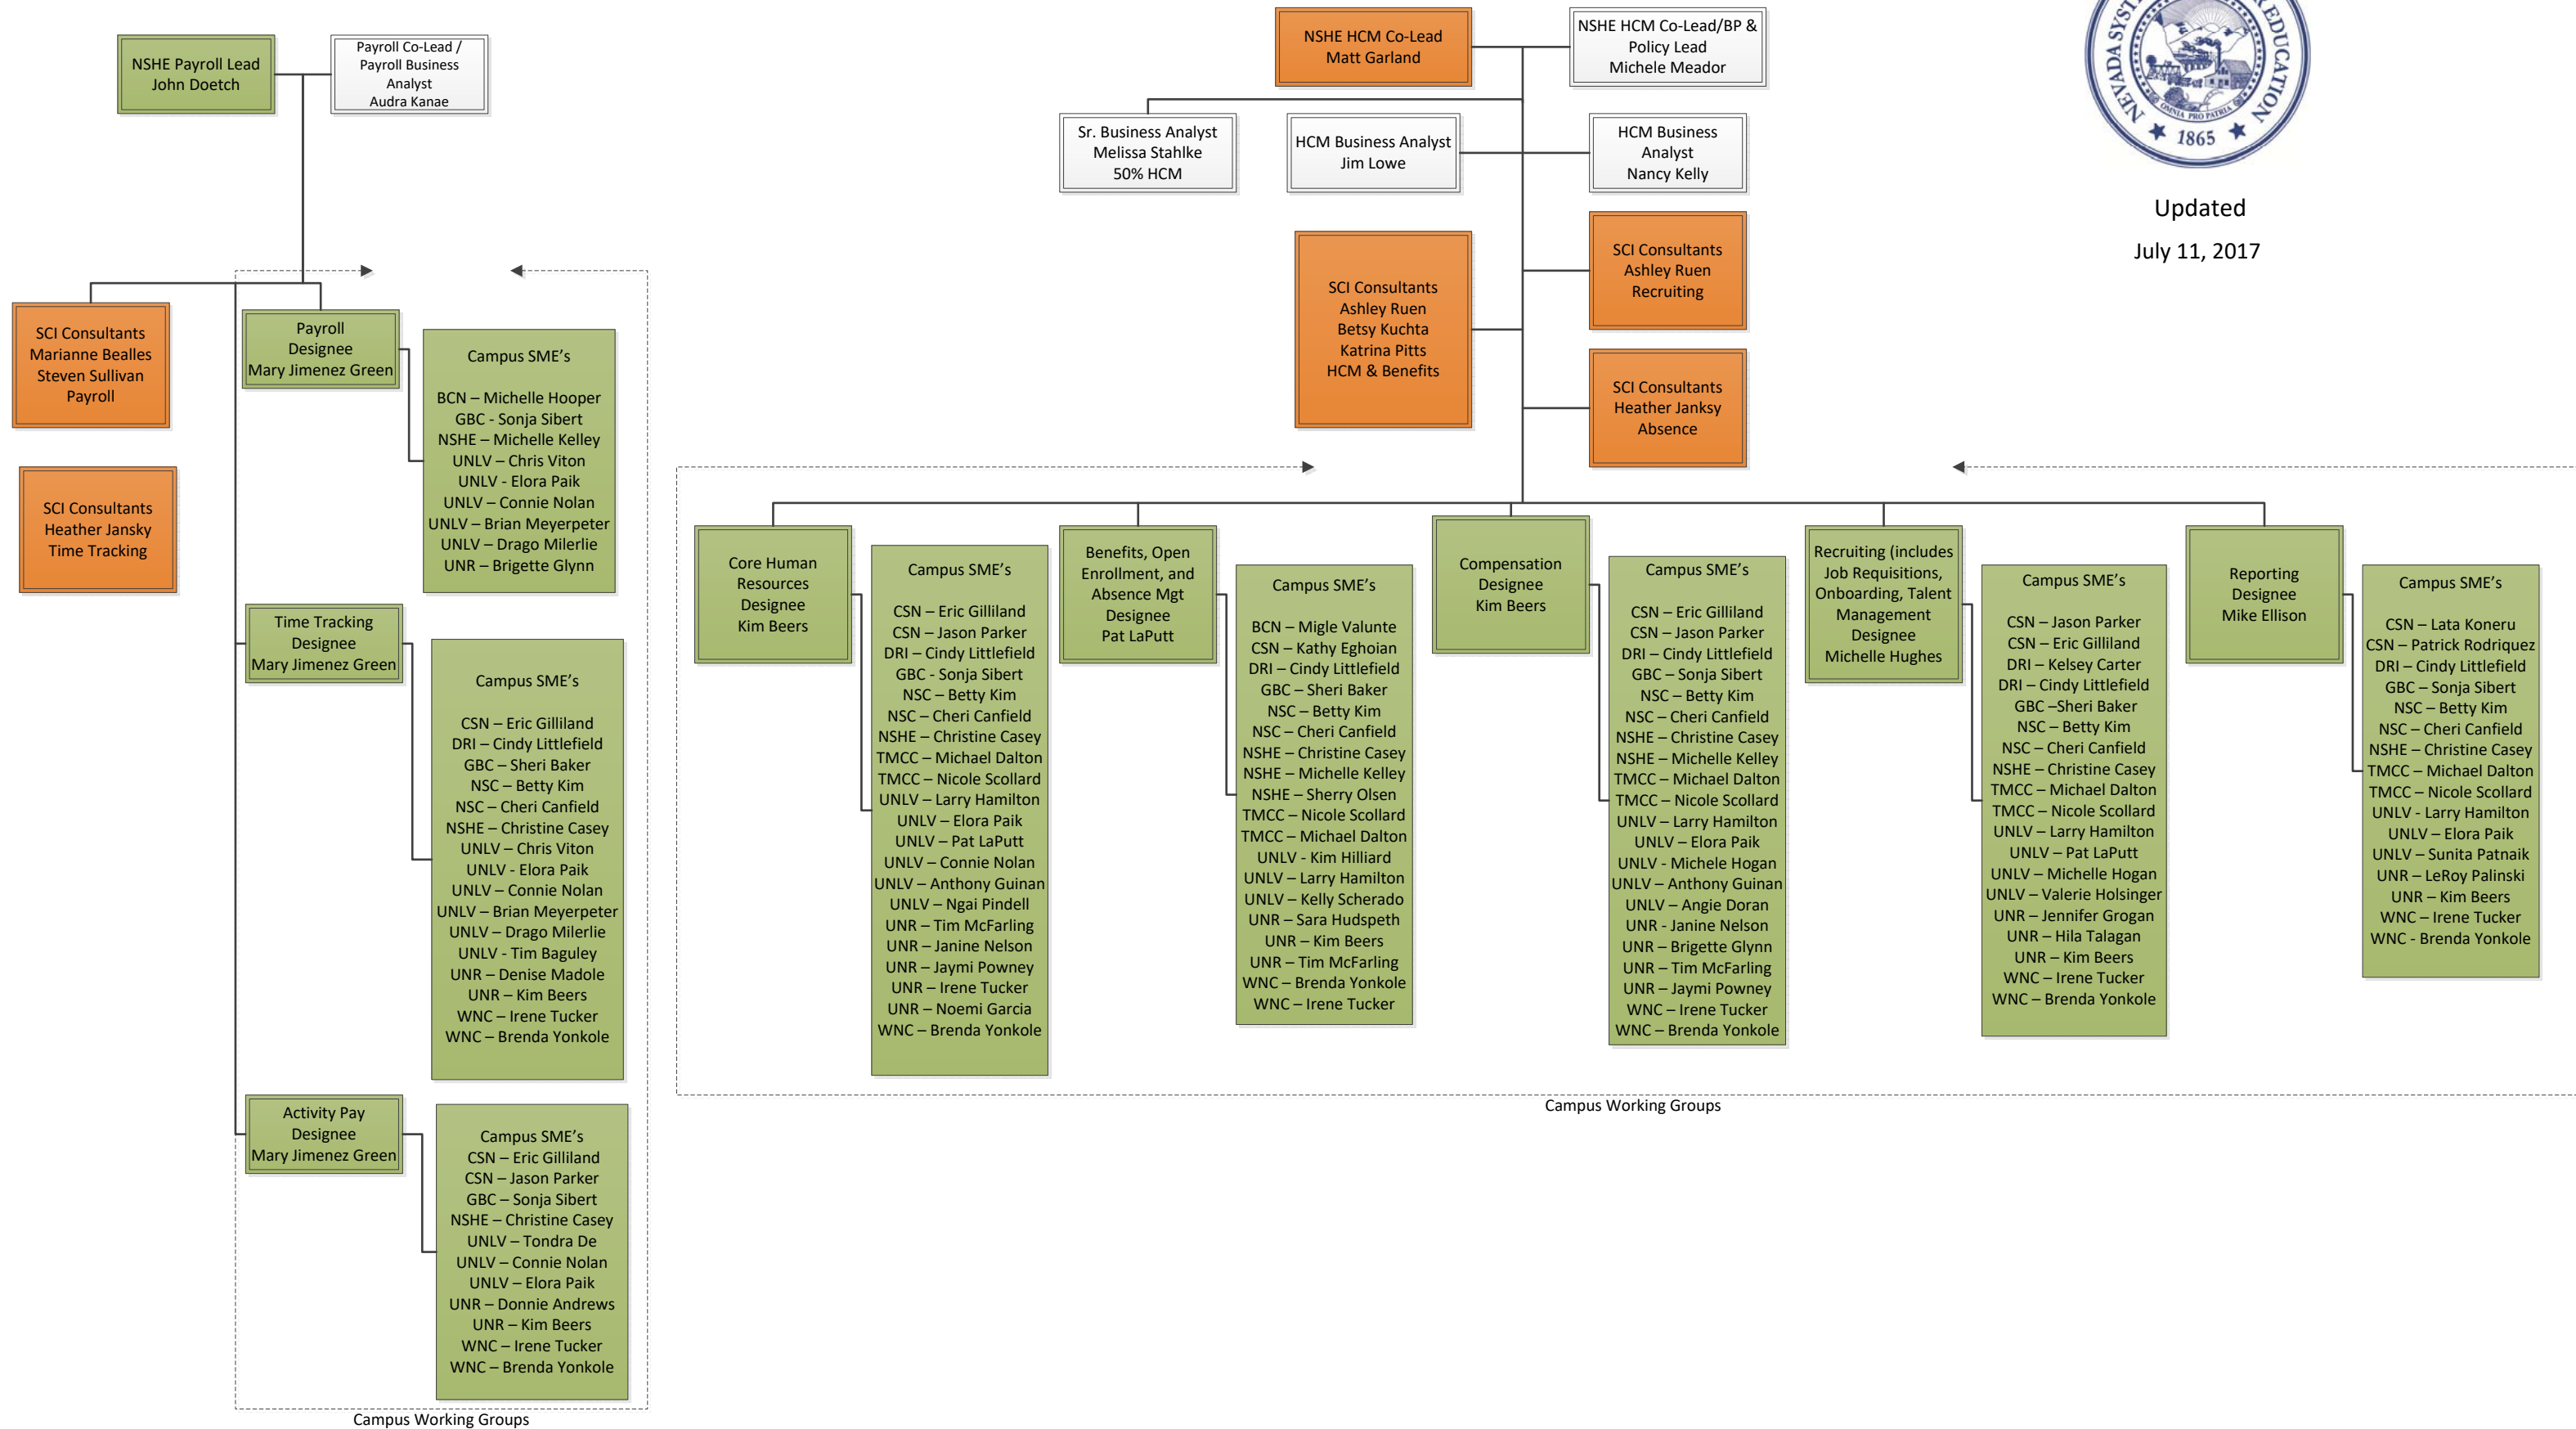

iNtegrate 2

Core Team

Updated: July 11, 2017

Legend

- Campus Resource
- NSHE Resource
- Contracted Services

iNtegrate 2

Core Team

Updated
July 11, 2017

iNtegrate 2

Core Team

Updated: July 11, 2017

iNtegrate 2

Core Team

Updated: July 11, 2017

iNtegrate 2

Core Team