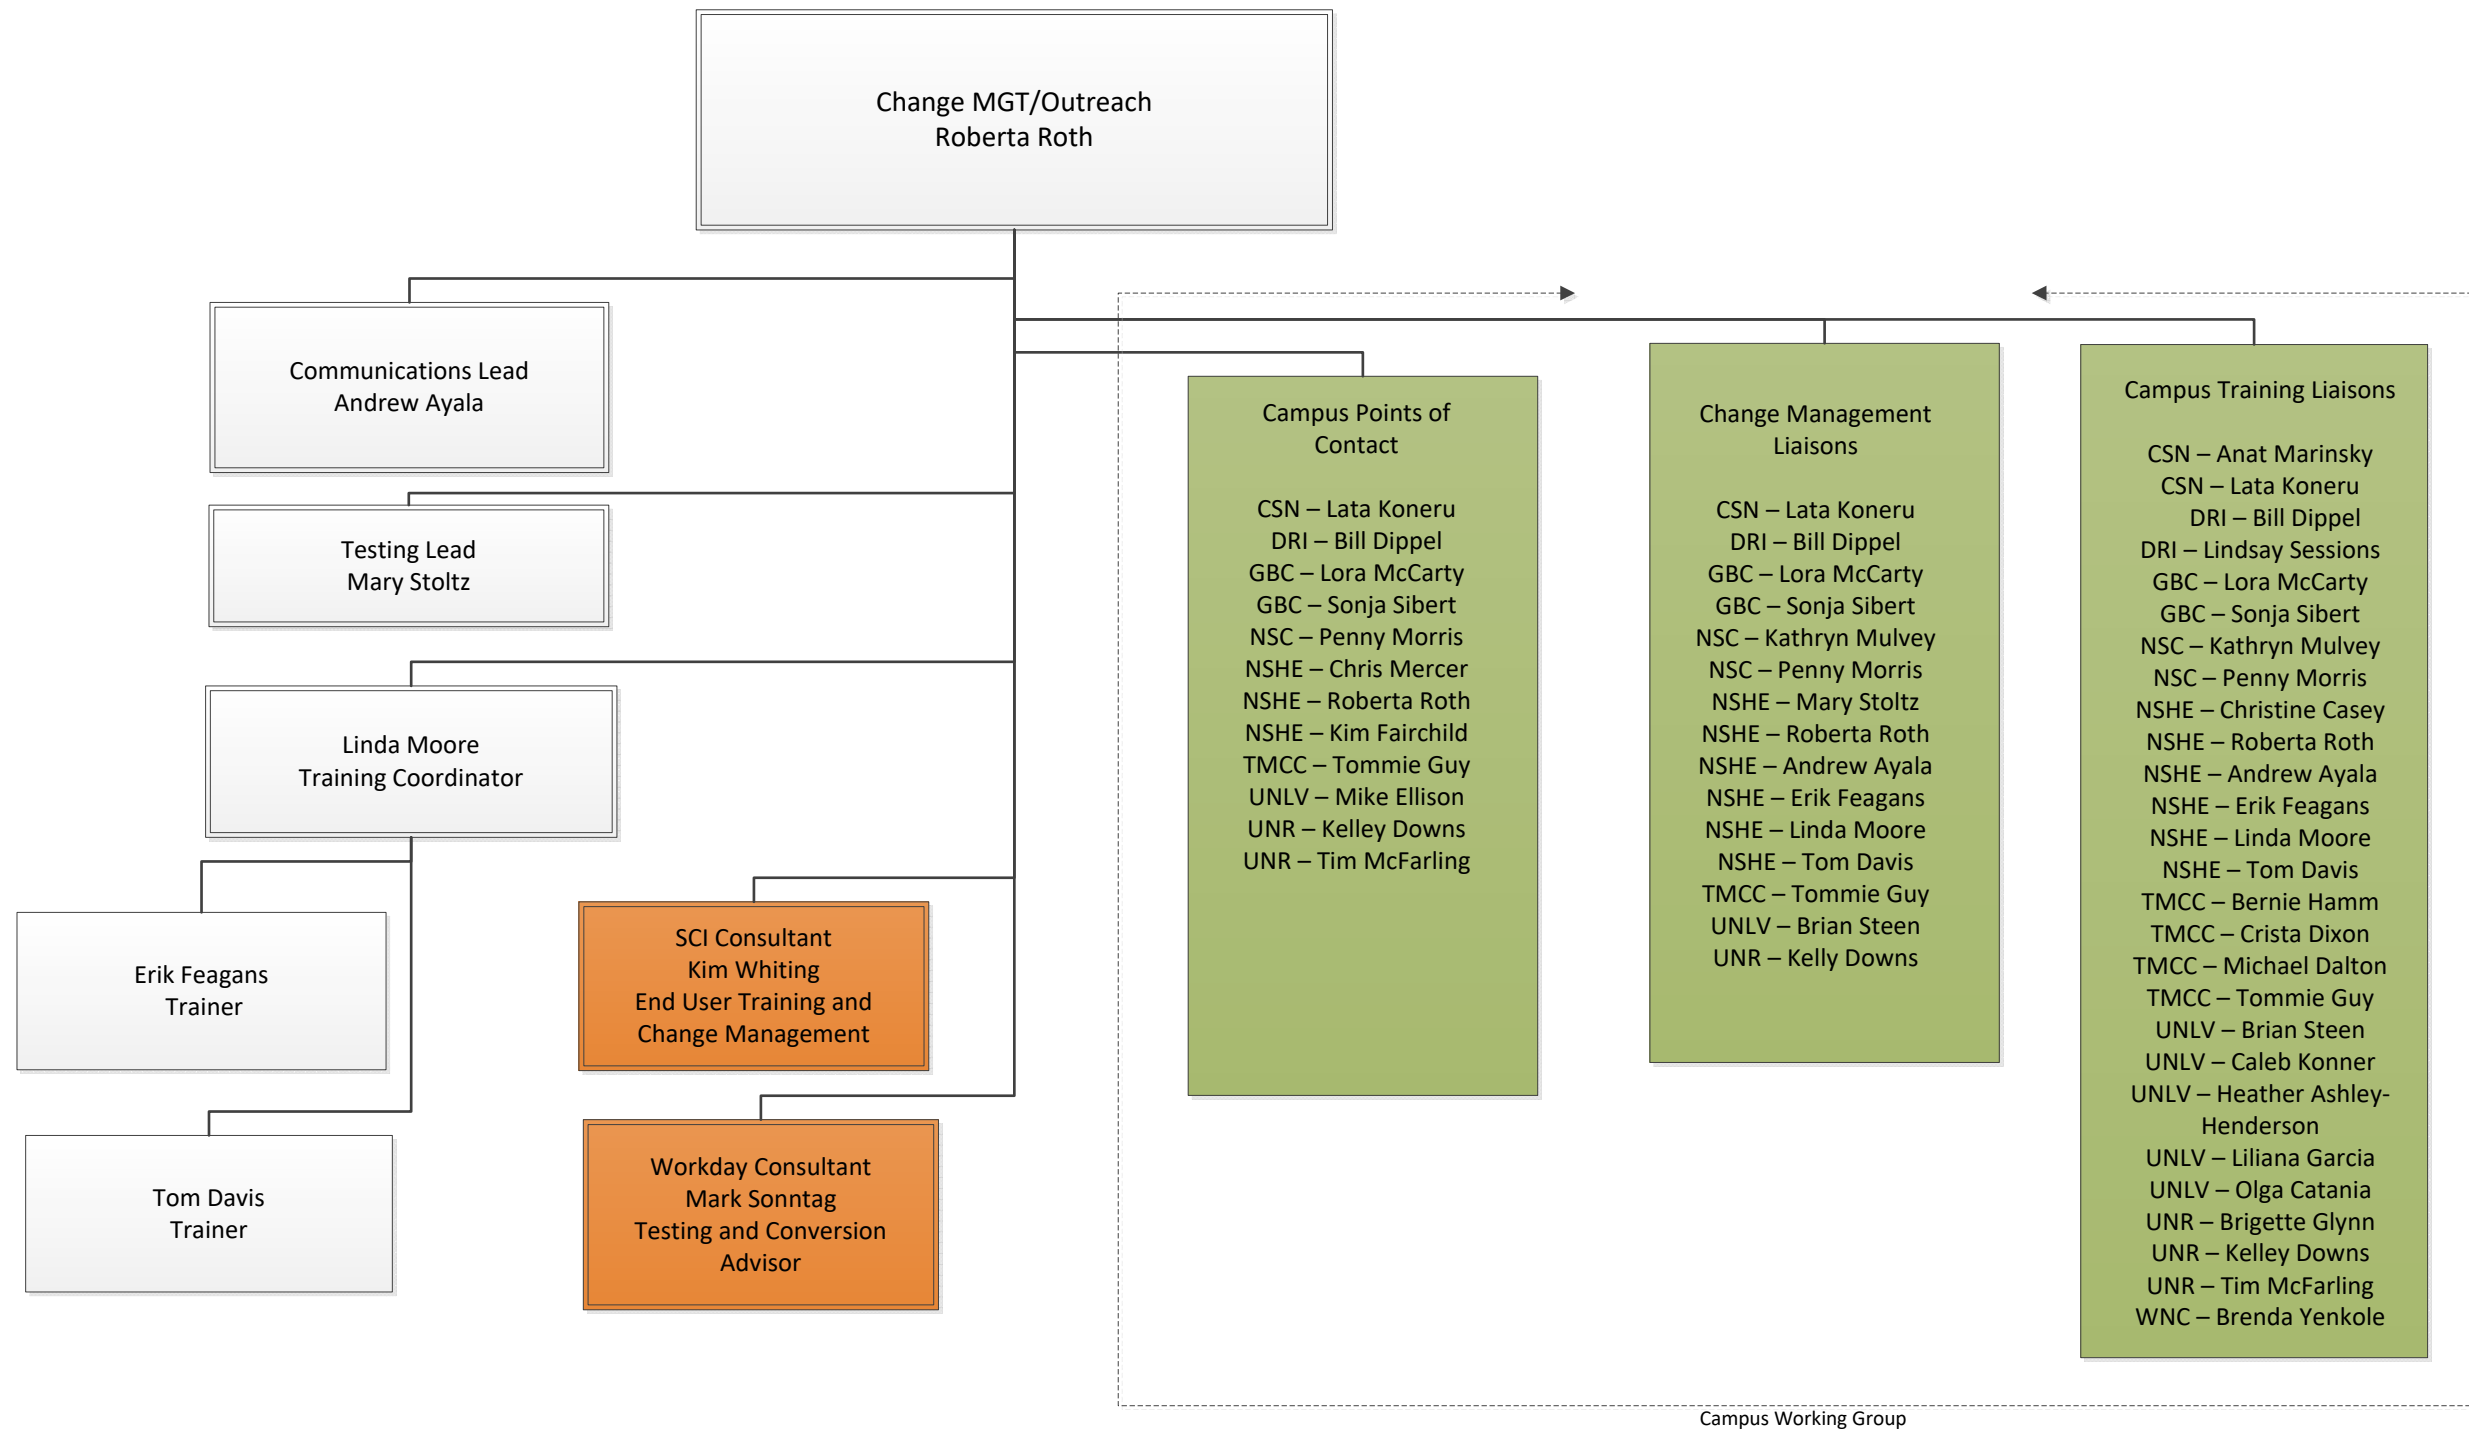

iNtegrate 2

Core Team

Updated: July 11, 2017

Legend

- Campus Resource
- NSHE Resource
- Contracted Services

iNtegrate 2

Core Team

Updated
July 11, 2017

iNtegrate 2

Core Team

Updated: July 11, 2017

iNtegrate 2

Core Team

Updated: July 11, 2017

iNtegrate 2

Core Team