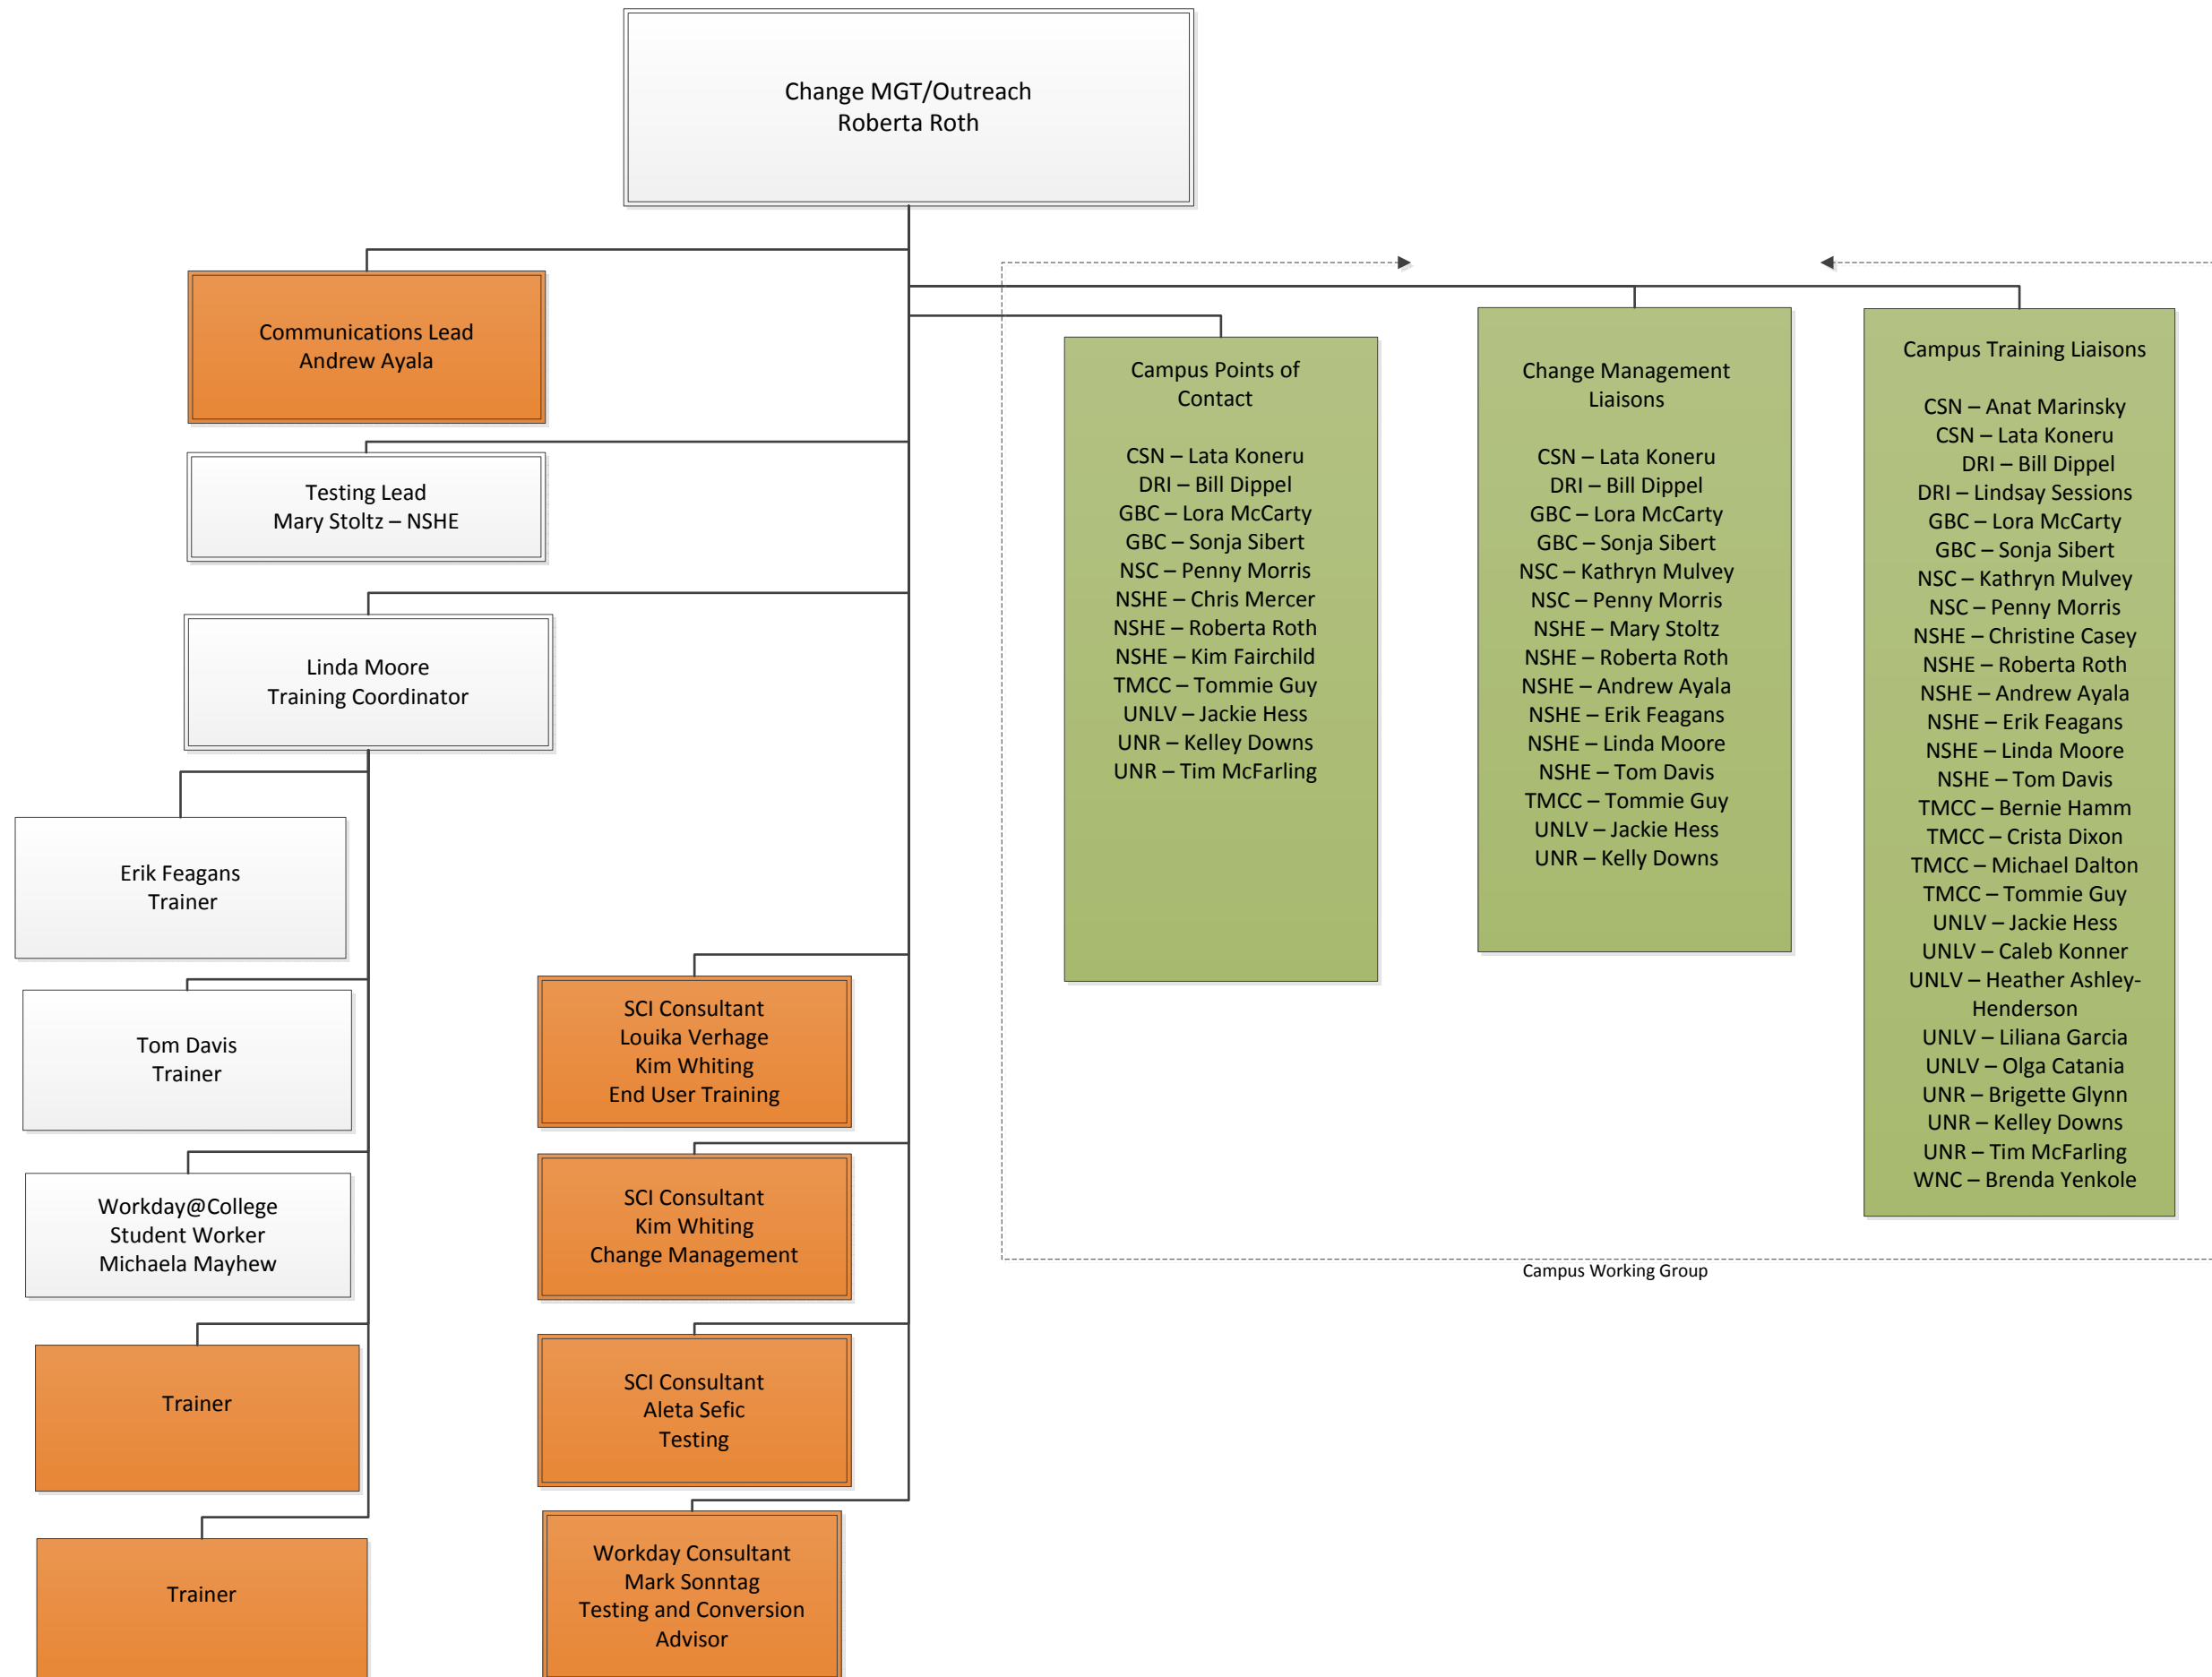

## Legend

- Campus Resource (Green box)
- NSHE Resource (White box with dashed border)
- Contracted Services (Orange box)

# iNtegrate 2

Core Team

Updated: April 26, 2017