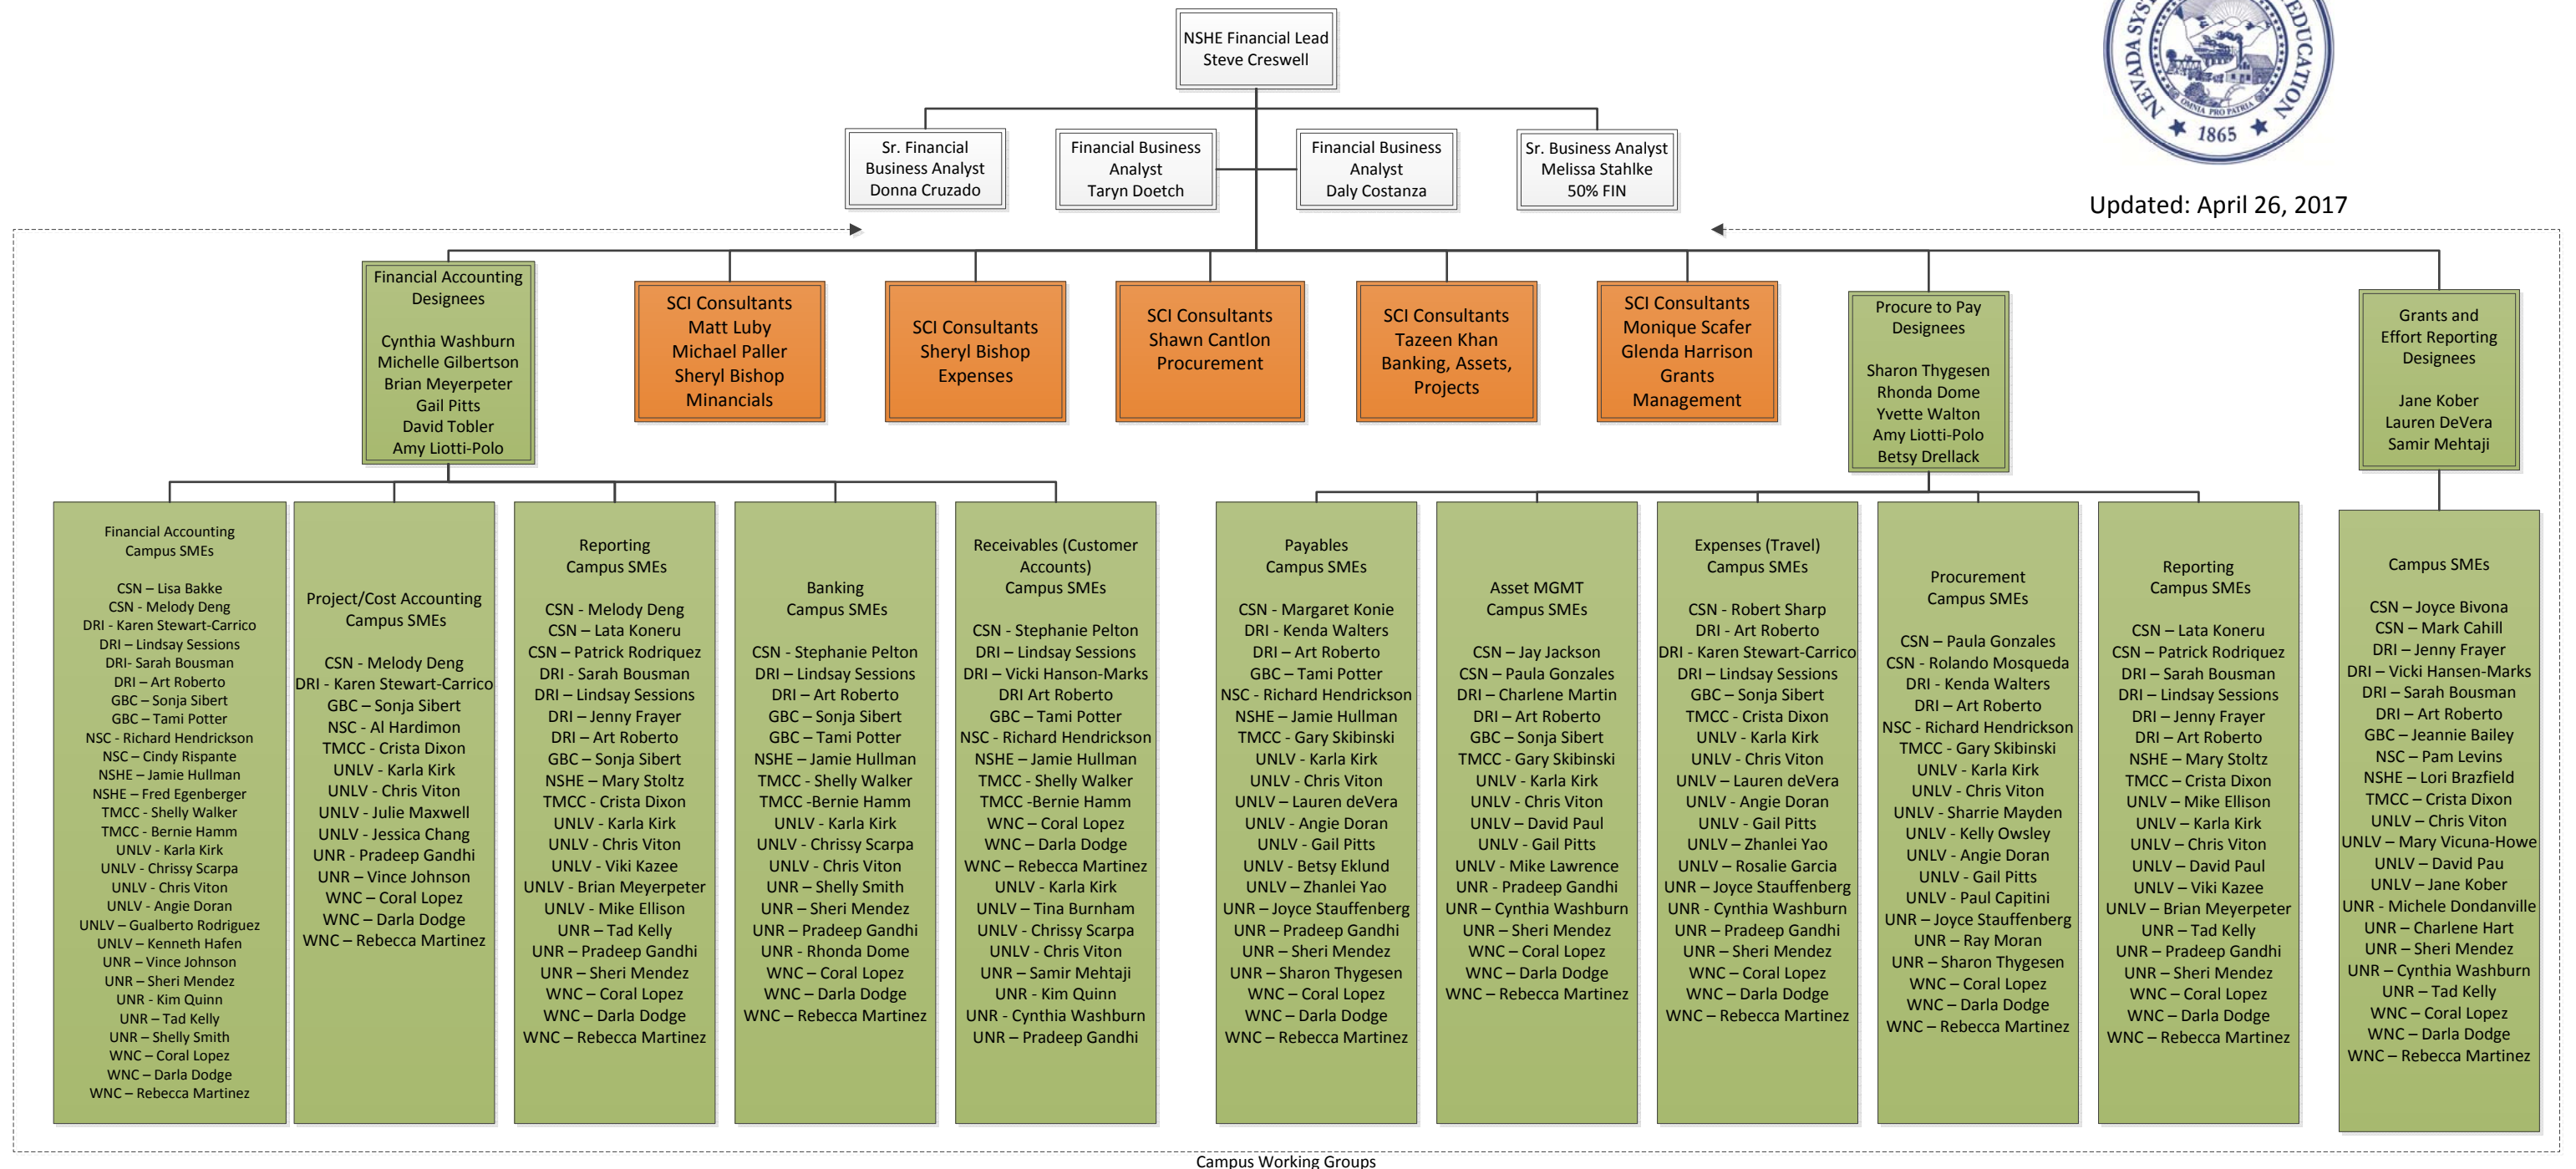

## Legend

- Campus Resource (Green box)
- NSHE Resource (White box with dashed border)
- Contracted Services (Orange box)

# iNtegrate 2

Core Team

Updated  
April 26, 2017

# iNtegrate 2

Core Team

Updated: April 26, 2017