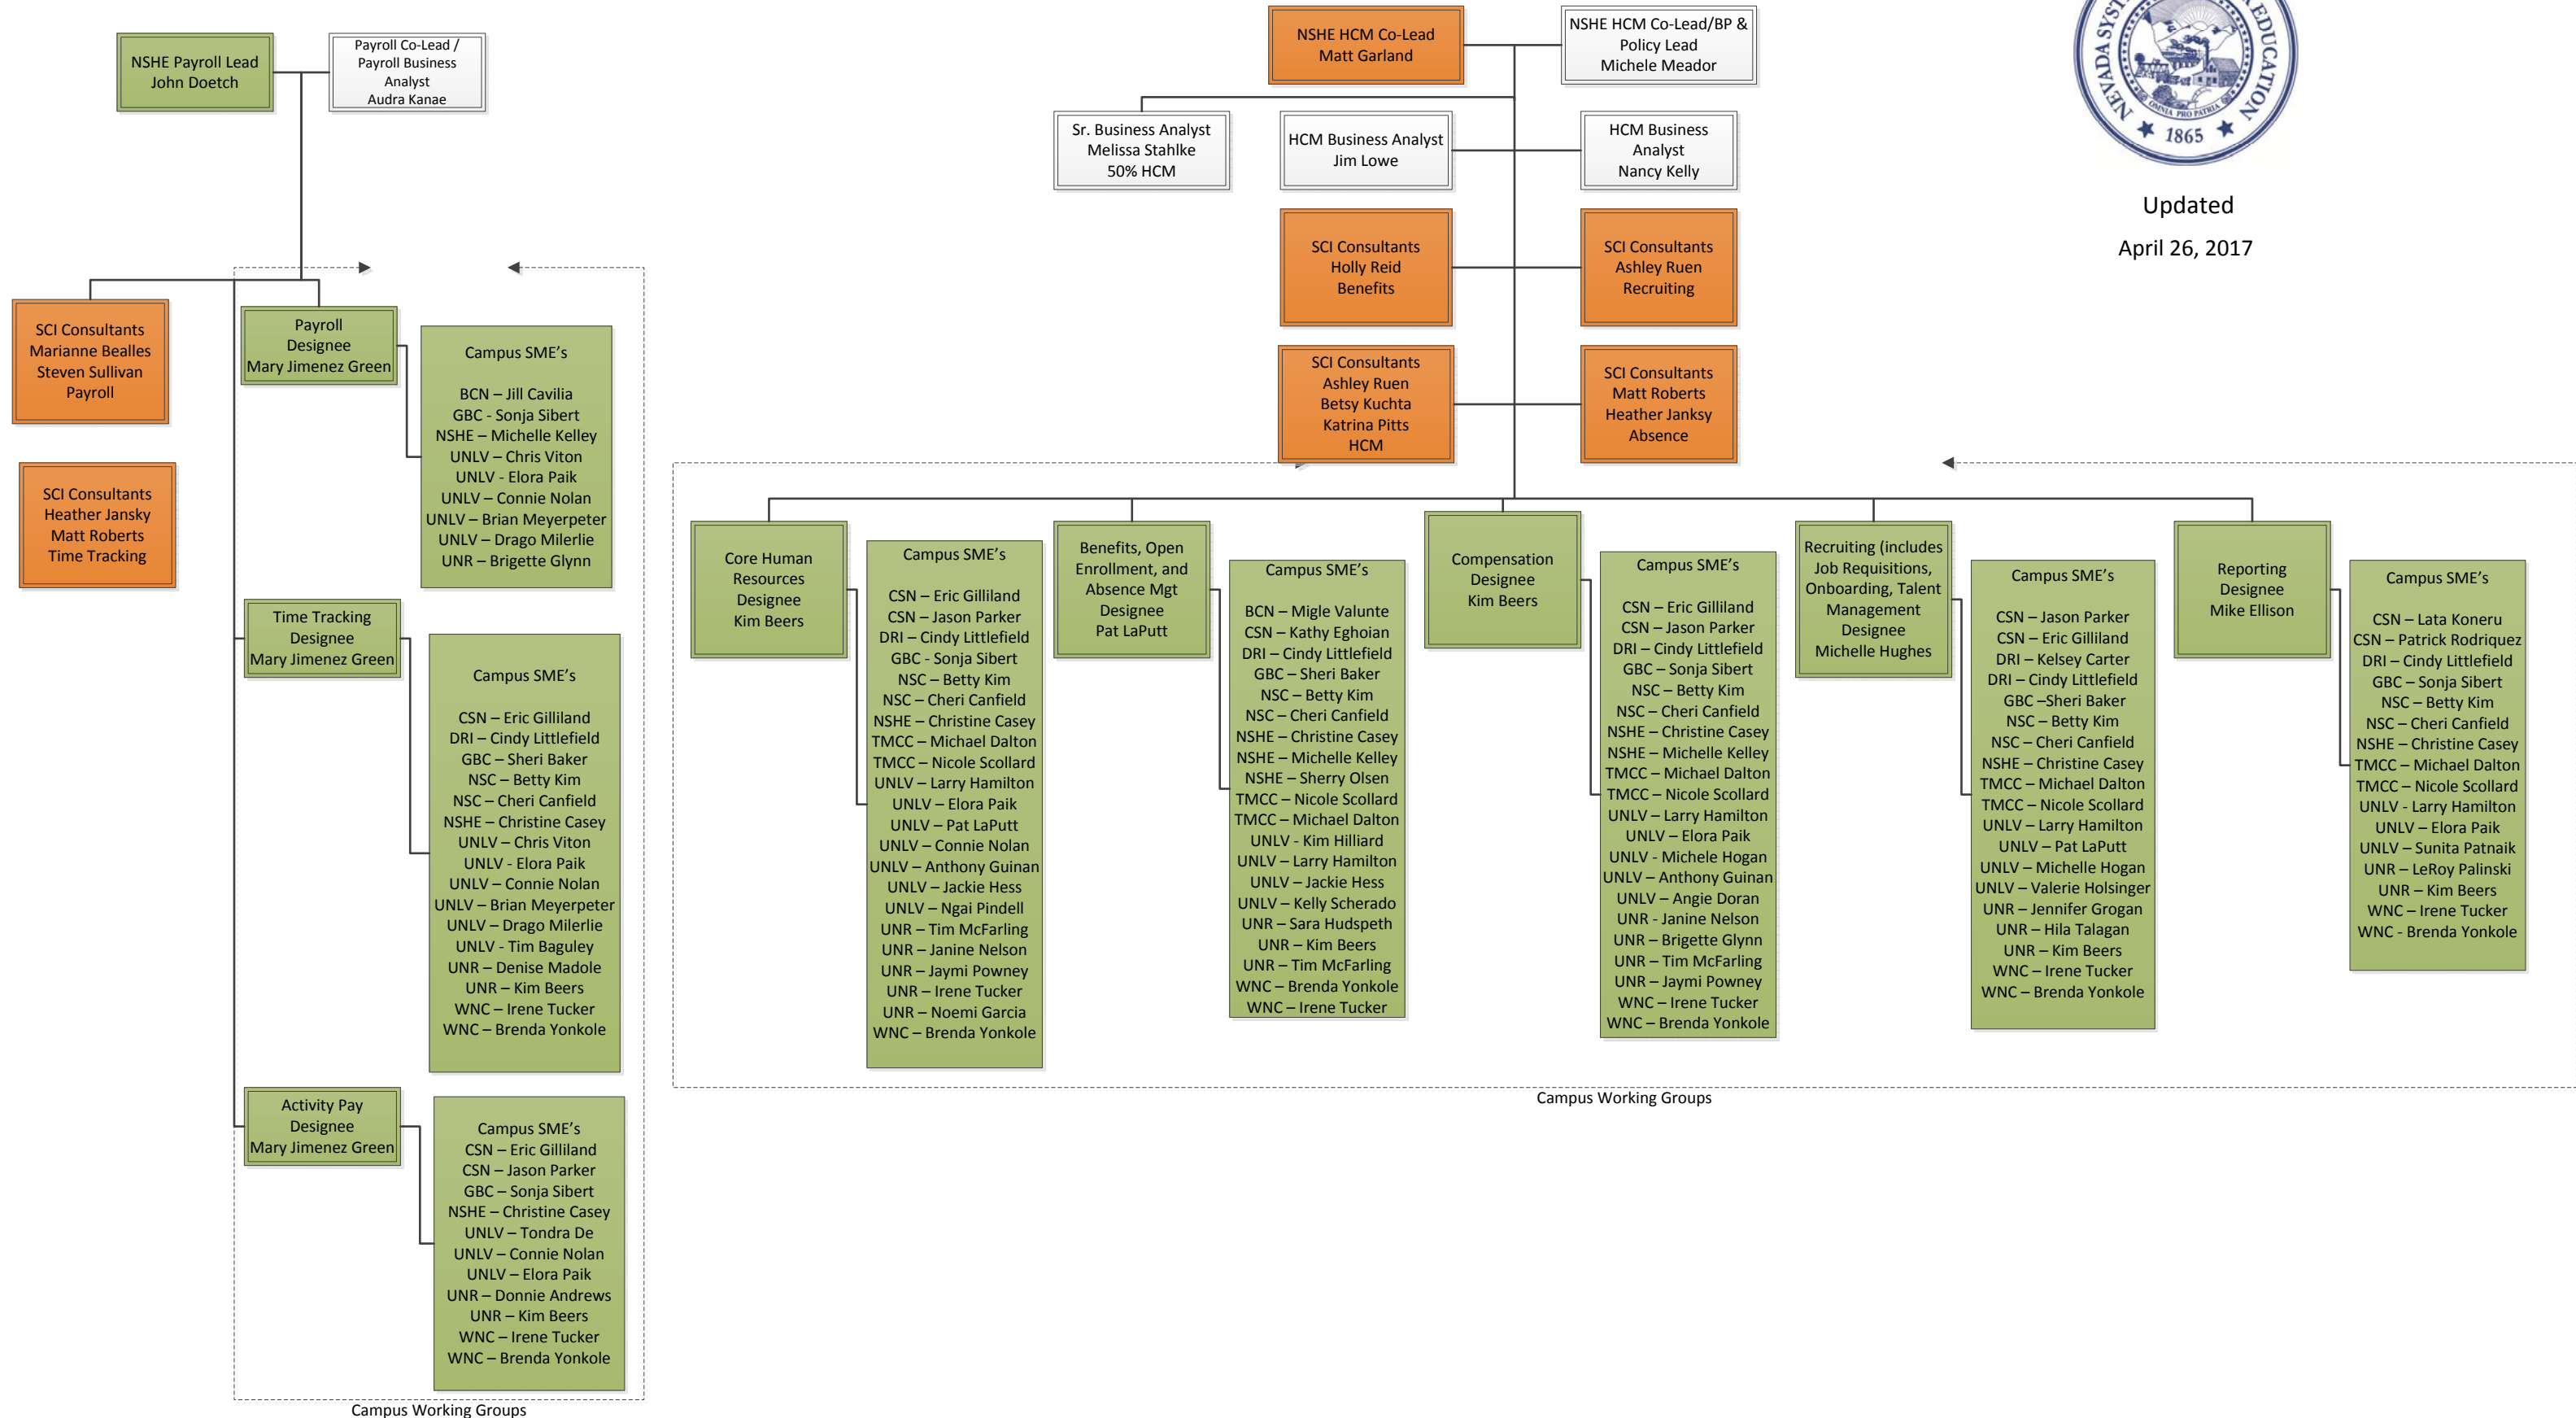

iNtegrate 2

Core Team

Updated
April 26, 2017