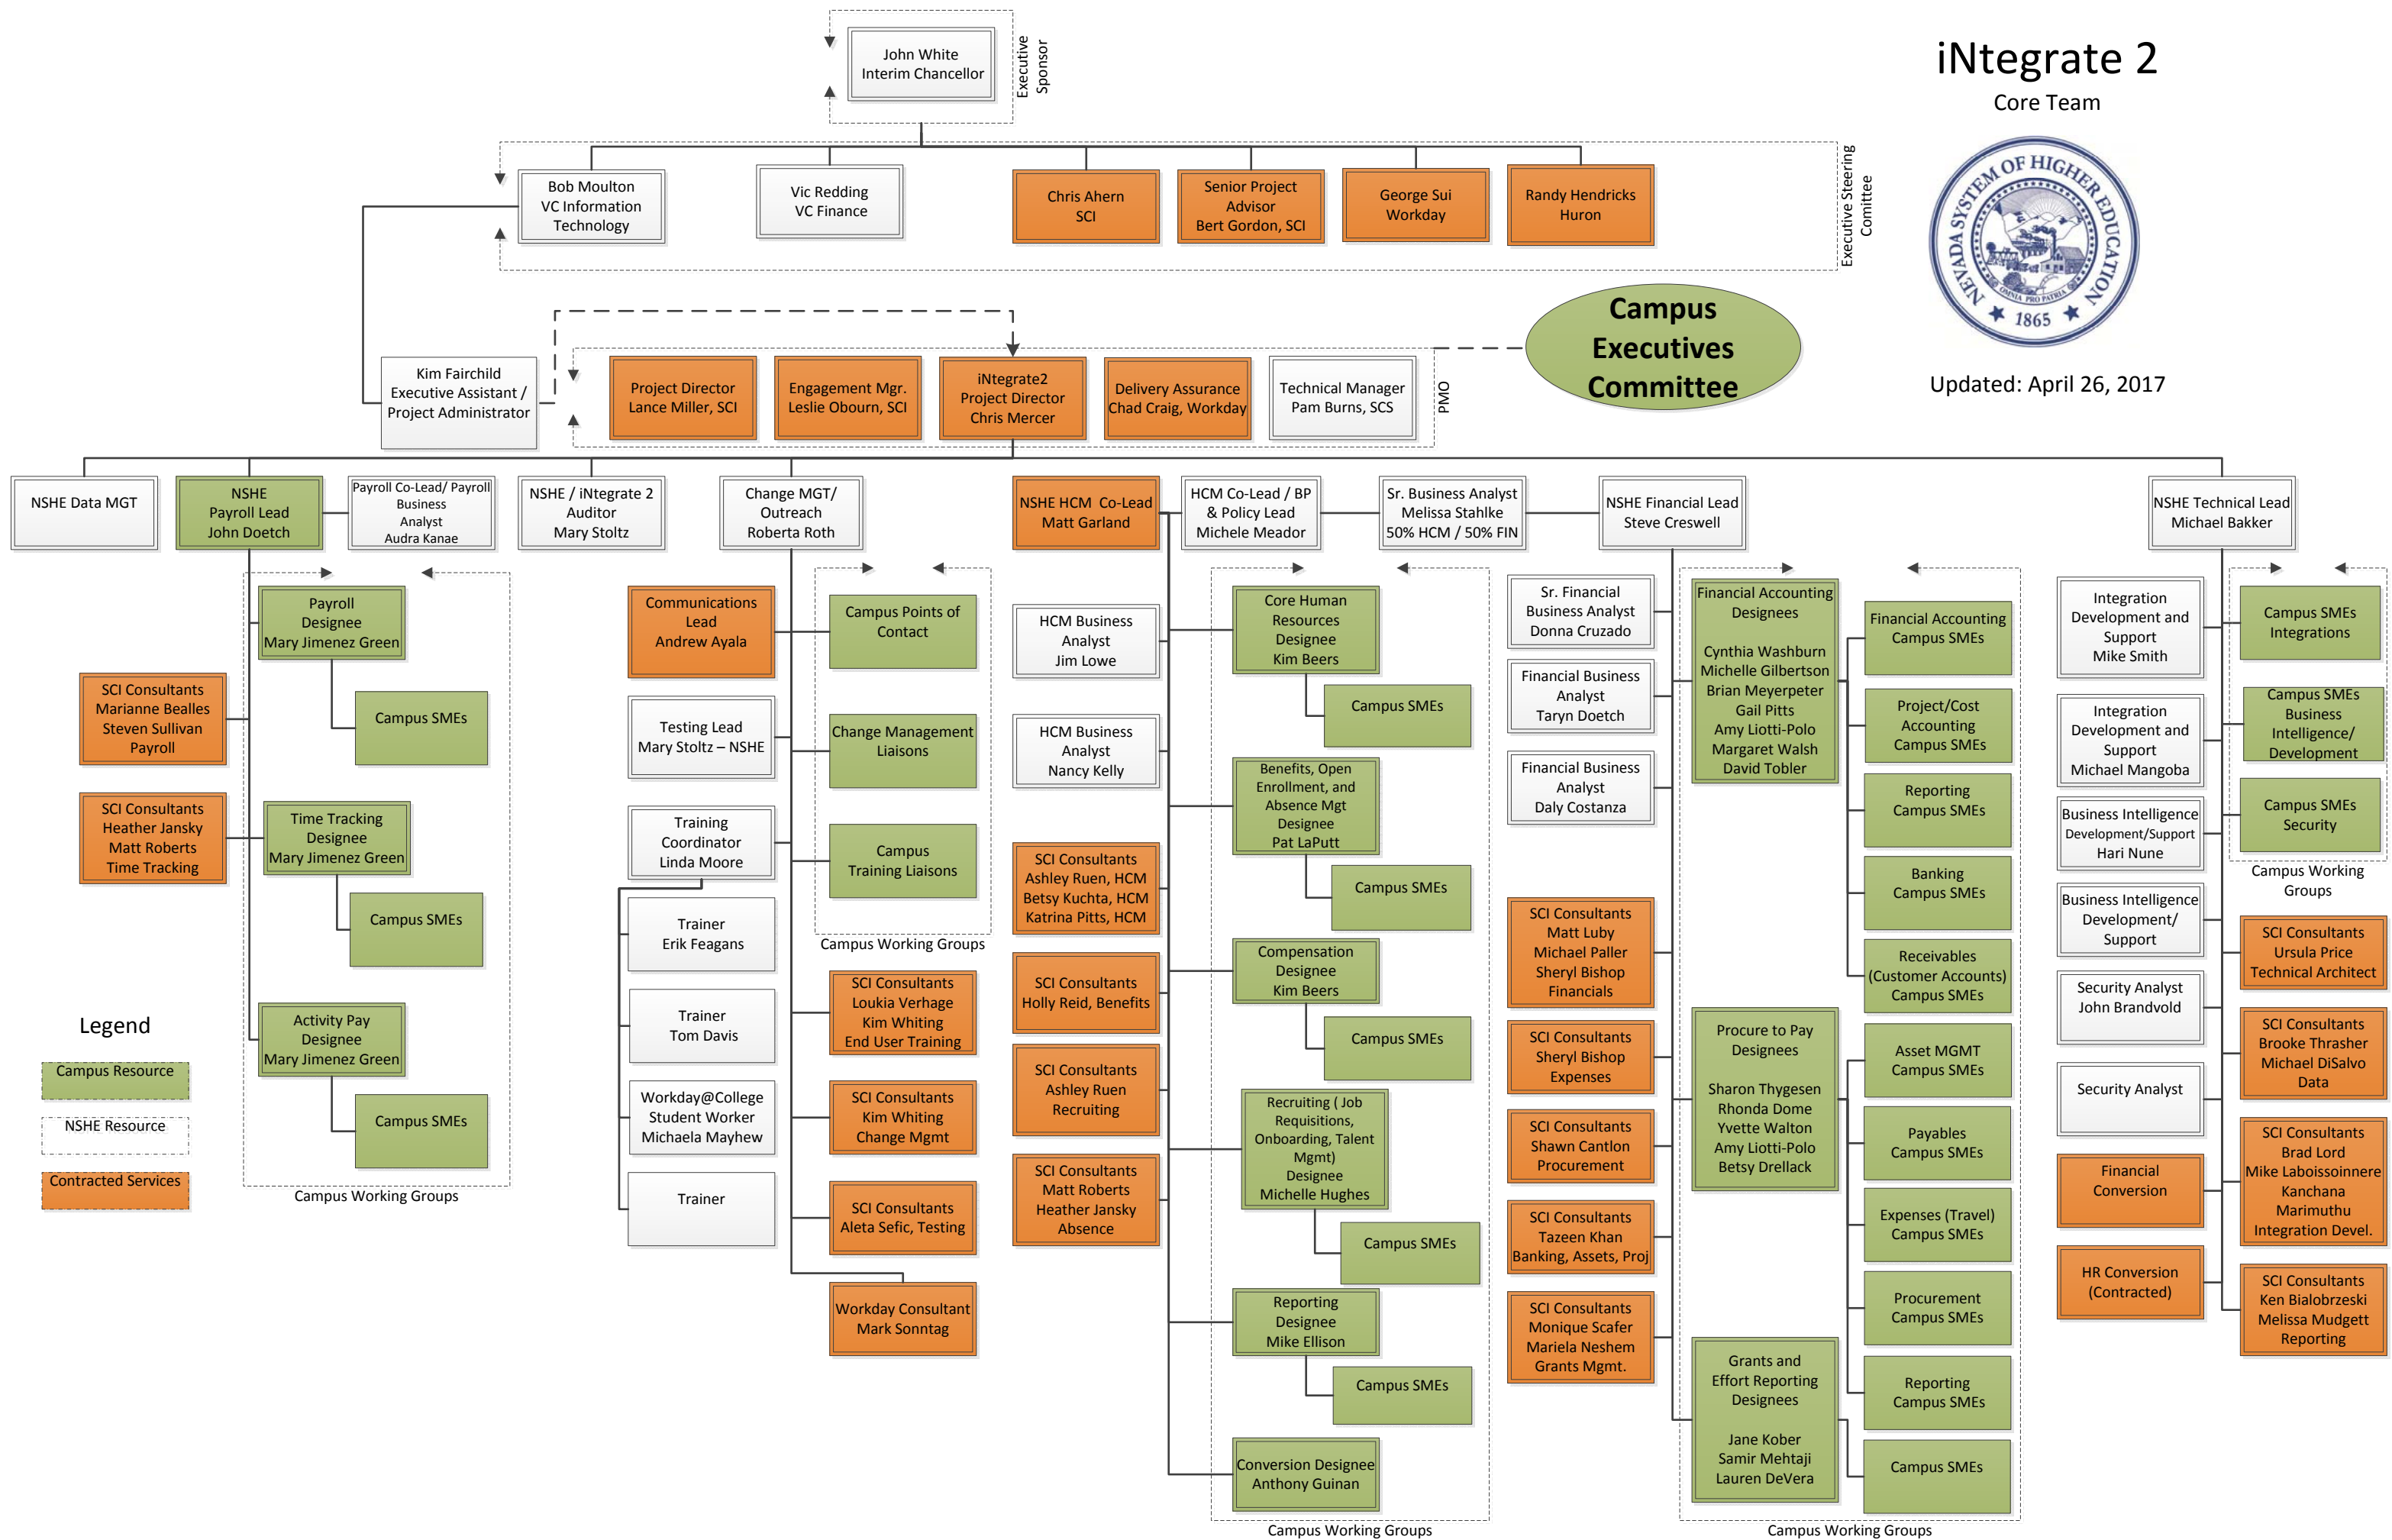

# iNtegrate 2

Core Team

Updated: April 26, 2017

## Legend

- Campus Resource (Green box)
- NSHE Resource (White box with dashed border)
- Contracted Services (Orange box)

# iNtegrate 2

Core Team

Updated  
April 26, 2017